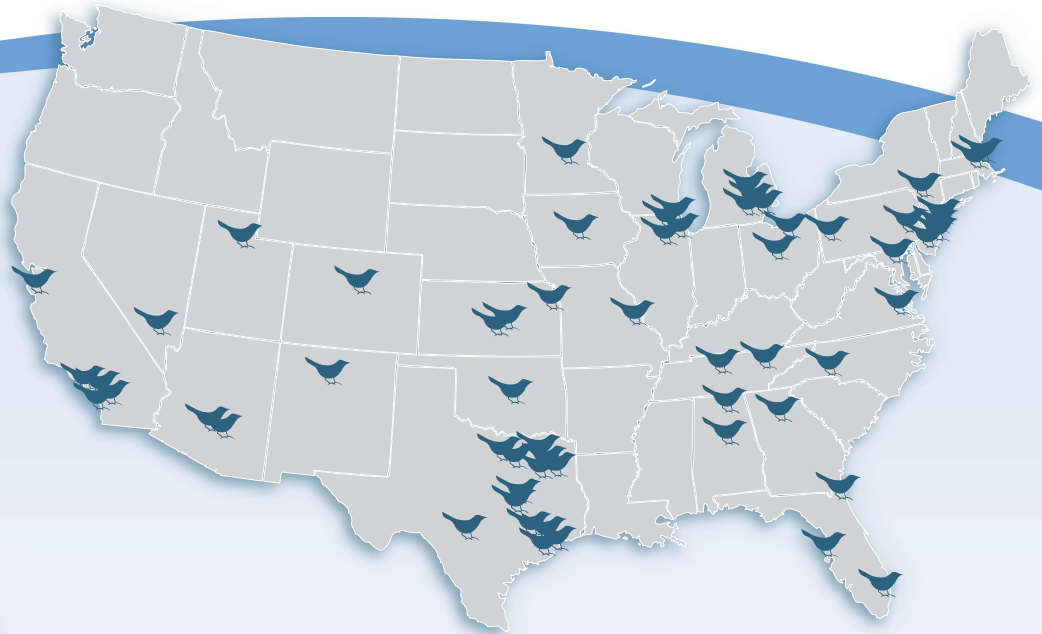

Sonesta Simply Suites Irvine Spectrum

16150 Sand Canyon Avenue, Irvine, CA 92618

HOTEL 949.788.0500

RESERVATIONS 1.800.SONESTA

sonesta.com/orangecounty

Stay Simply

➤ **Explore All of Our Locations!**

All-Suite – All the Time

- Kawasaki
- Hyundai North America
- Panasonic
- Western Digital
- Mitsubishi
- Oakley

Convenient Location

Minutes from the stunning Pacific coastline and Laguna Beach, this Orange County Irvine hotel is easily accessible from I-5 and I-405.