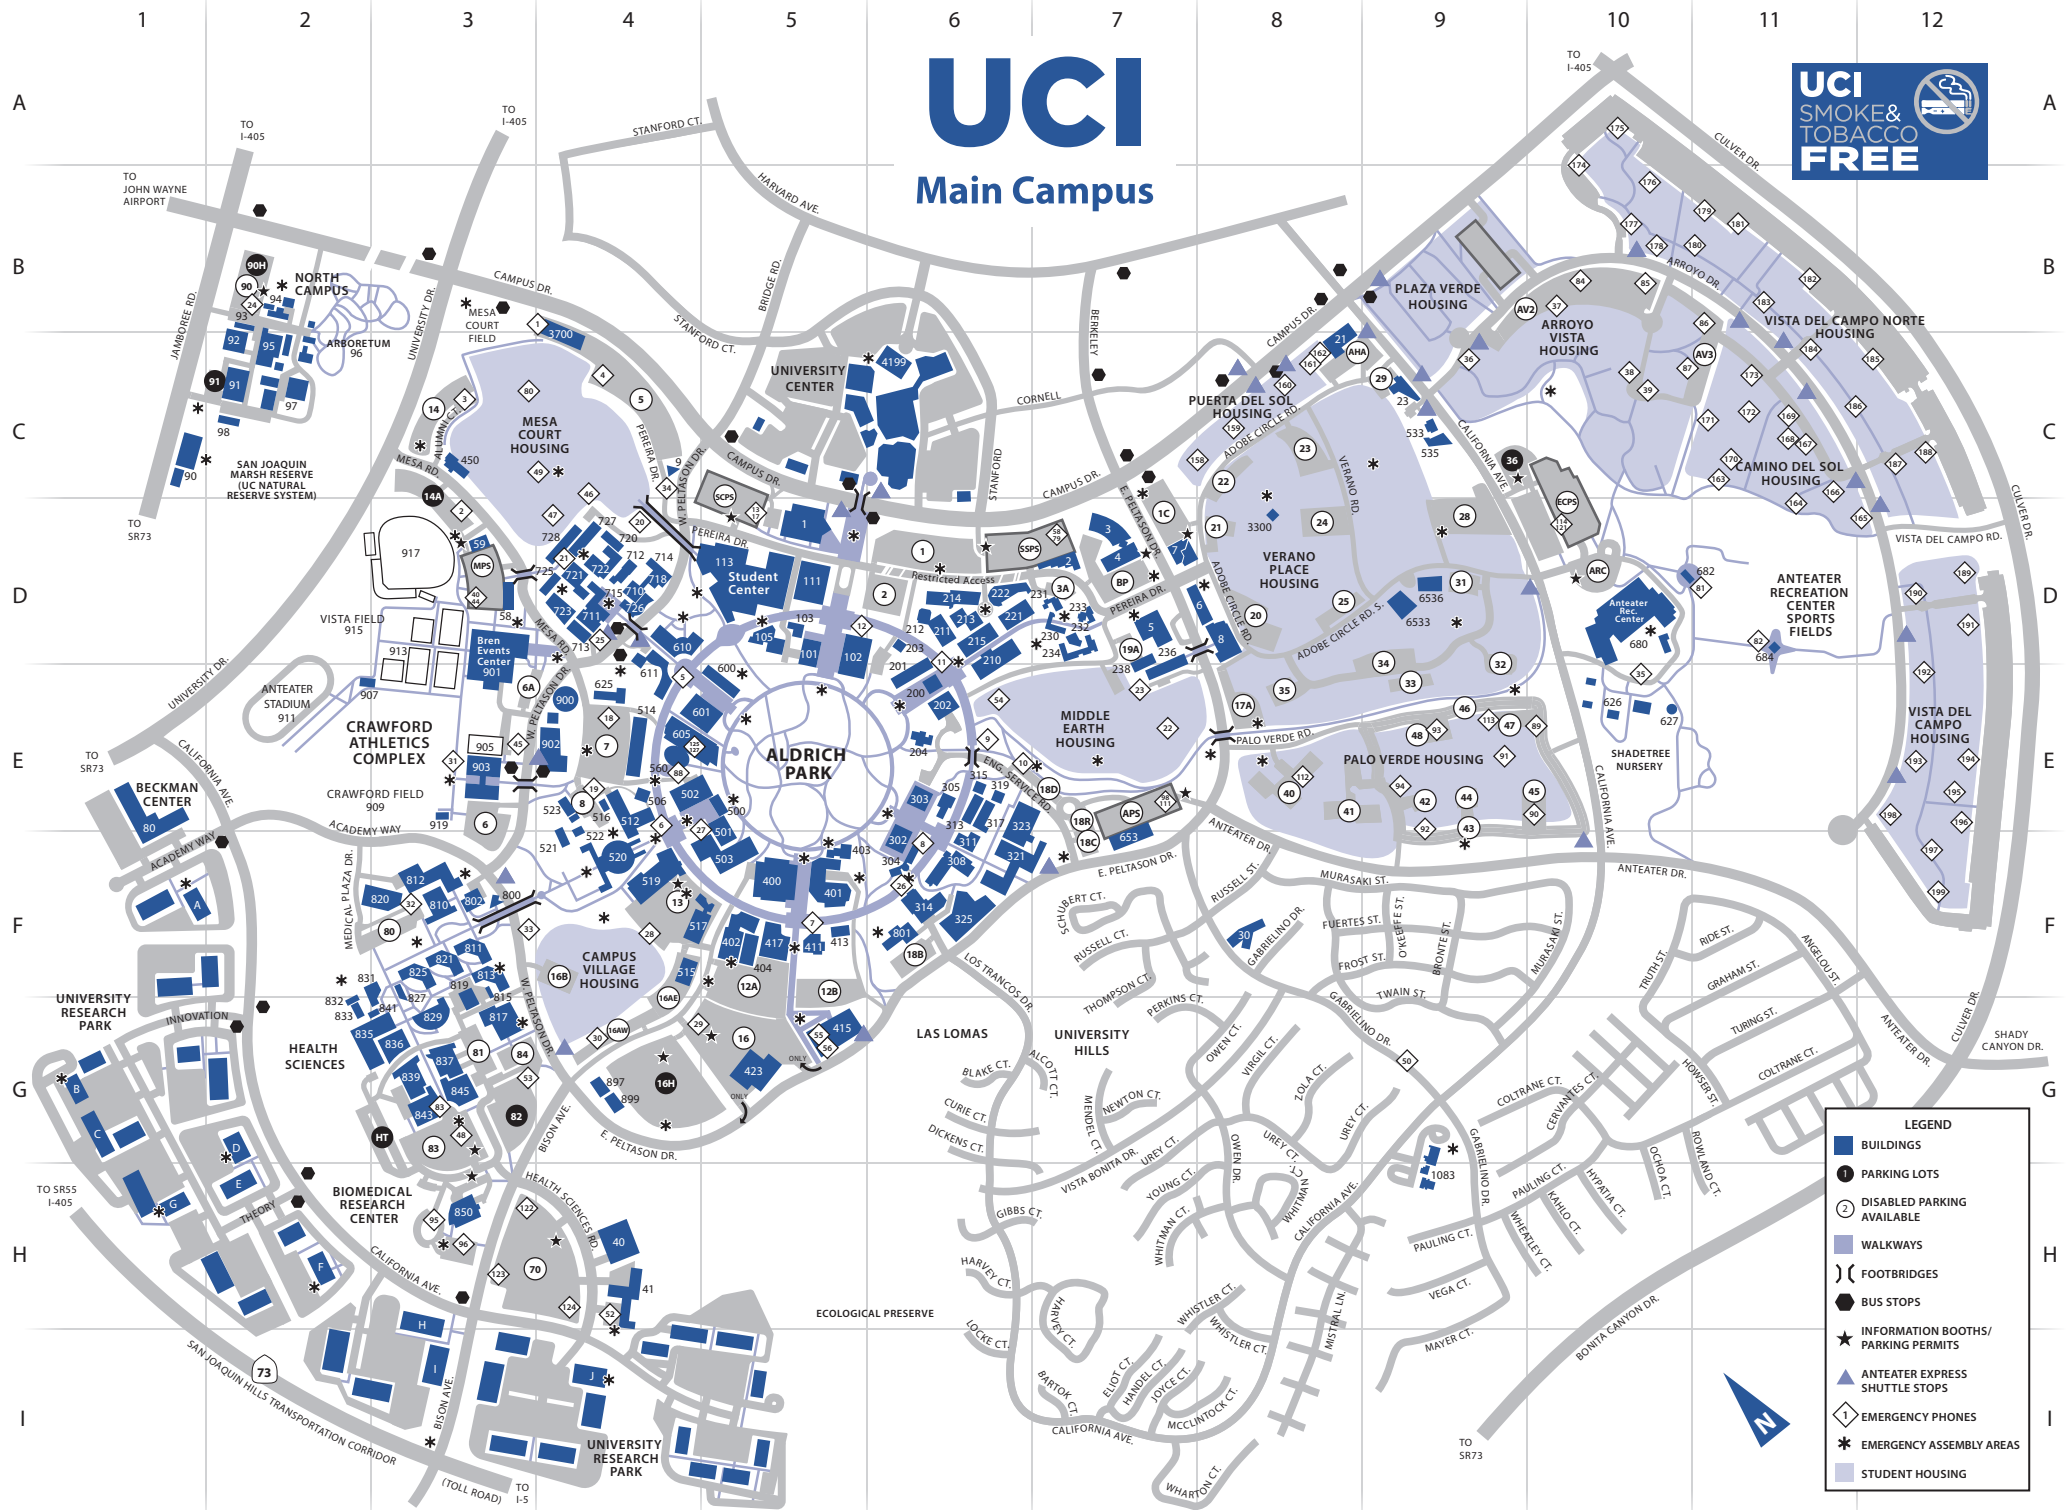

UCI Main Campus

LEGEND	
	BUILDINGS
	PARKING LOTS
	DISABLED PARKING AVAILABLE
	WALKWAYS
	FOOTBRIDGES
	BUS STOPS
	INFORMATION BOOTHS/ PARKING PERMITS
	ANTEATER EXPRESS SHUTTLE STOPS
	EMERGENCY PHONES
	EMERGENCY ASSEMBLY AREAS
	STUDENT HOUSING